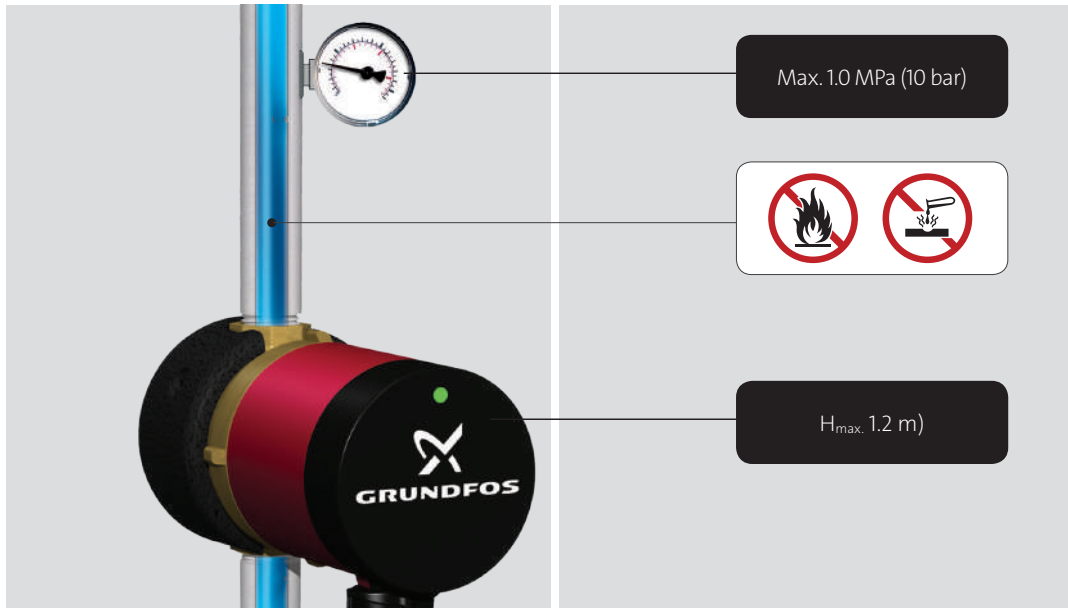

GRUNDFOS

COMFORT PM

UP B PM

UP BX PM

UPS B PM

UPS BX PM

UP BA PM

UP BXA PM

be
think
innovate

GRUNDFOS 

Accessories

UP 15-14 B

UPS 15-14 B PM
UP 15-14 BA PM

Product no. 96433904

Non-return valve 1/2"

Product no. 96433905

Shut-off valve 1/2"

Accessories

UP 20-14 BX PM

UPS 20-14 BX PM
UP 20-14 BXA PM

Product no. 96433907

Union set, G 1 1/4 x 15 mm, int./R 1/2 ext.

Product no. 96433908

Union set, G 1 1/4 x Rp 3/4 int.