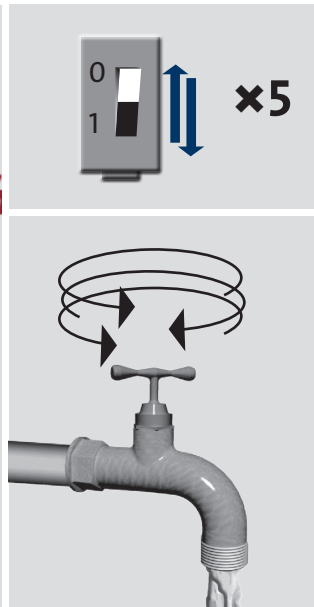

GRUNDFOS

COMFORT PM

UP B PM

UP BX PM

UPS B PM

UPS BX PM

UP BA PM

UP BXA PM

be
think
innovate

GRUNDFOS 

Accessories

UP 15-14 B

UPS 15-14 B PM
UP 15-14 BA PM

Product no. 96433904

Non-return valve 1/2"

Product no. 96433905

Shut-off valve 1/2"

Accessories

UP 20-14 BX PM

UPS 20-14 BX PM
UP 20-14 BXA PM

Product no. 96433907

Union set, G 1 1/4 x 15 mm, int./R 1/2 ext.

Product no. 96433908

Union set, G 1 1/4 x Rp 3/4 int.

Product no. 96433909

Union set, G 1 1/4 int. x Rp 1/2