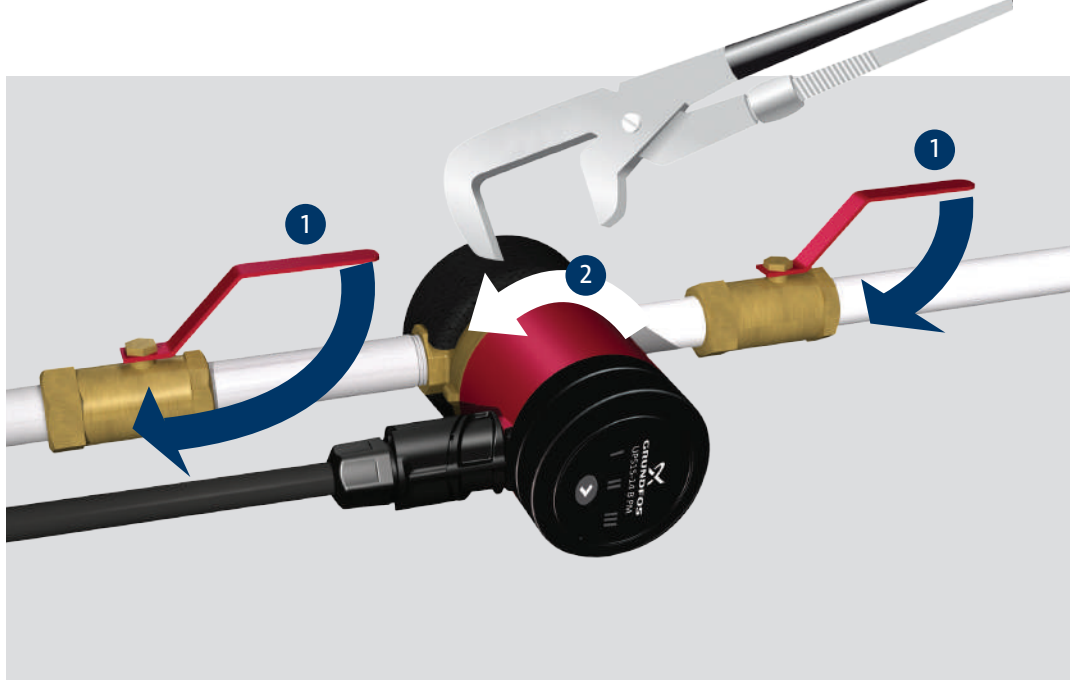

be
think
innovate

GRUNDFOS 

Accessories

UP 15-14 B

UPS 15-14 B PM
UP 15-14 BA PM

Product no. 96433904

Non-return valve 1/2"

Product no. 96433905

Shut-off valve 1/2"

Accessories

UP 20-14 BX PM

UPS 20-14 BX PM
UP 20-14 BXA PM

Product no. 96433907

Union set, G 1 1/4 x 15 mm, int./R 1/2 ext.

Product no. 96433908

Union set, G 1 1/4 x Rp 3/4 int.

Product no. 96433909

Union set, G 1 1/4 int. x Rp 1/2