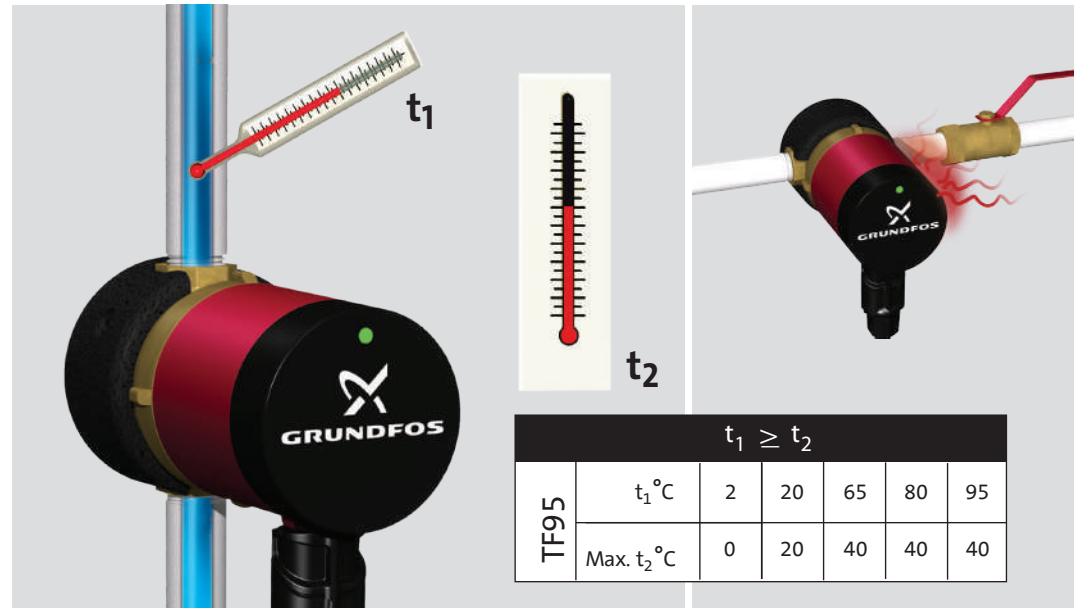

GRUNDFOS

COMFORT PM

UP B PM

UP BX PM

UPS B PM

UPS BX PM

UP BA PM

UP BXA PM

be
think
innovate

GRUNDFOS 

Accessories

UP 15-14 B

UPS 15-14 B PM
UP 15-14 BA PM

Product no. 96433904

Non-return valve 1/2"

Product no. 96433905

Shut-off valve 1/2"

Accessories

UP 20-14 BX PM

UPS 20-14 BX PM
UP 20-14 BXA PM

Product no. 96433907

Union set, G 1 1/4 x 15 mm, int./R 1/2 ext.

Product no. 96433908

Union set, G 1 1/4 x Rp 3/4 int.

Product no. 96433909

Union set, G 1 1/4 int. x Rp 1/2