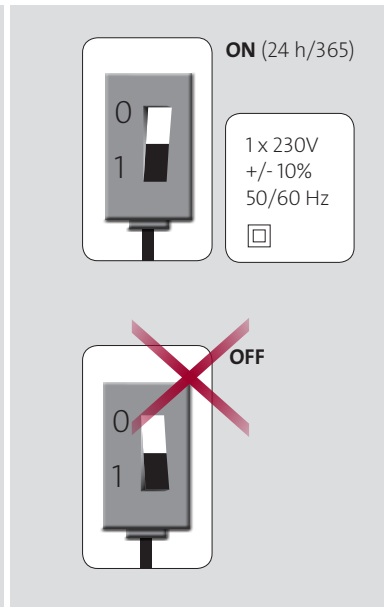

be
think
innovate

GRUNDFOS 

Accessories

UP 15-14 B

UPS 15-14 B PM
UP 15-14 BA PM

Product no. 96433904

Non-return valve 1/2"

Product no. 96433905

Shut-off valve 1/2"

Accessories

UP 20-14 BX PM

UPS 20-14 BX PM
UP 20-14 BXA PM

Product no. 96433907

Union set, G 1 1/4 x 15 mm, int./R 1/2 ext.

Product no. 96433908

Union set, G 1 1/4 x Rp 3/4 int.