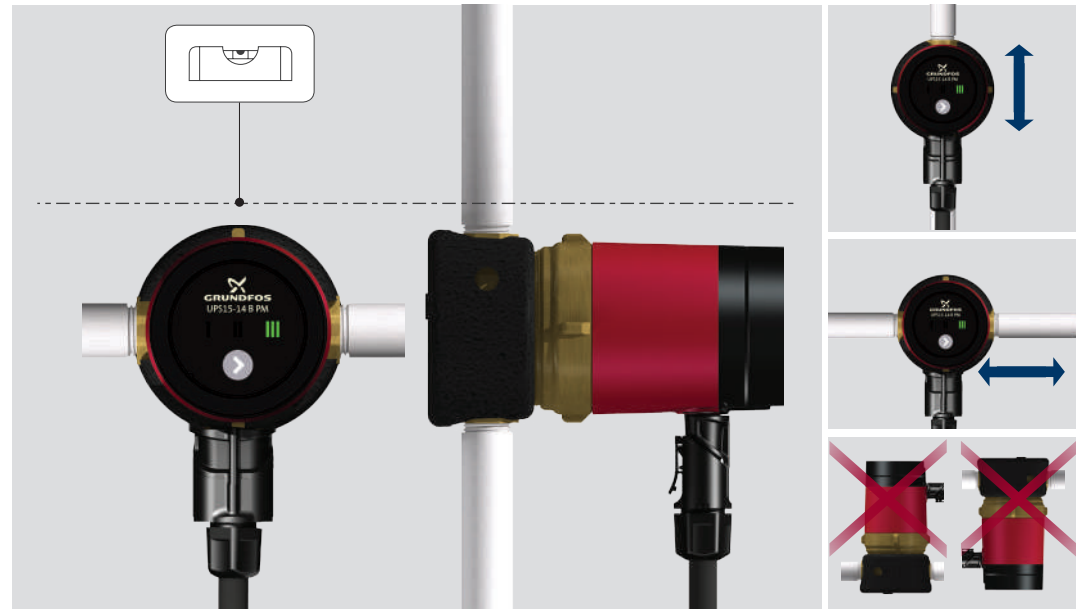

be
think
innovate

GRUNDFOS 

Accessories

UP 15-14 B

UPS 15-14 B PM
UP 15-14 BA PM

Product no. 96433904

Non-return valve 1/2"

Product no. 96433905

Shut-off valve 1/2"

Accessories

UP 20-14 BX PM

UPS 20-14 BX PM
UP 20-14 BXA PM

Product no. 96433907

Union set, G 1 1/4 x 15 mm, int./R 1/2 ext.

Product no. 96433908

Union set, G 1 1/4 x Rp 3/4 int.

Product no. 96433909

Union set, G 1 1/4 int. x Rp 1/2