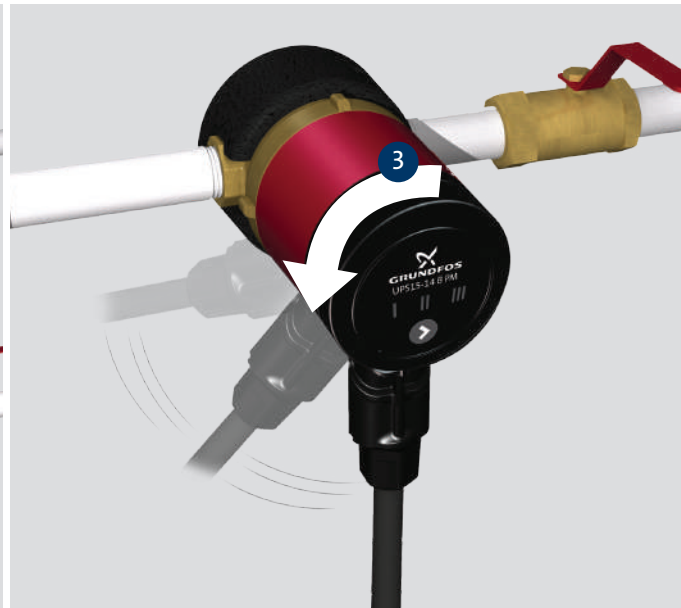

be
think
innovate

GRUNDFOS 

Accessories

UP 15-14 B

UPS 15-14 B PM
UP 15-14 BA PM

Product no. 96433904

Non-return valve 1/2"

Product no. 96433905

Shut-off valve 1/2"

Accessories

UP 20-14 BX PM

UPS 20-14 BX PM
UP 20-14 BXA PM

Product no. 96433907

Union set, G 1 1/4 x 15 mm, int./R 1/2 ext.

Product no. 96433908

Union set, G 1 1/4 x Rp 3/4 int.

Product no. 96433909

Union set, G 1 1/4 int. x Rp 1/2