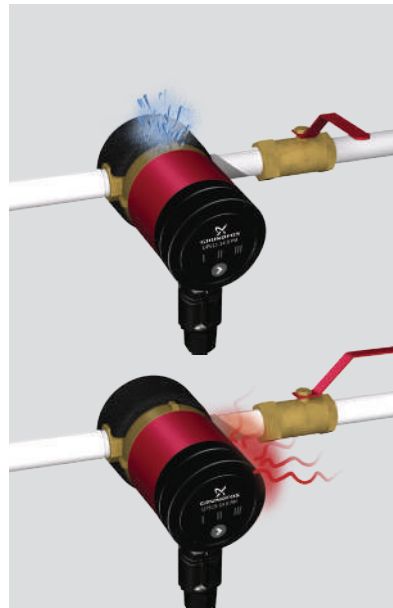

be
think
innovate

GRUNDFOS 

Accessories

UP 15-14 B

UPS 15-14 B PM
UP 15-14 BA PM

Product no. 96433904

Non-return valve 1/2"

Product no. 96433905

Shut-off valve 1/2"

Accessories

UP 20-14 BX PM

UPS 20-14 BX PM
UP 20-14 BXA PM

Product no. 96433907

Union set, G 1 1/4 x 15 mm, int./R 1/2 ext.

Product no. 96433908

Union set, G 1 1/4 x Rp 3/4 int.

Product no. 96433909

Union set, G 1 1/4 int. x Rp 1/2