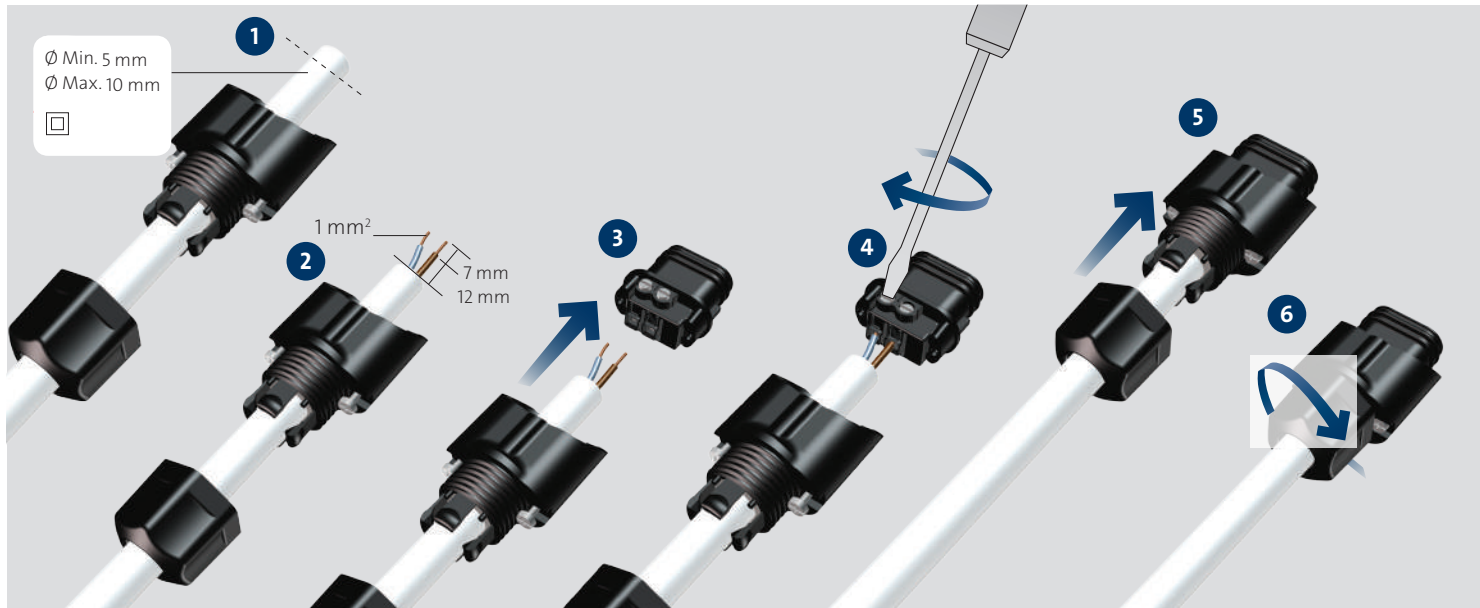

be
think
innovate

GRUNDFOS 

Accessories

UP 15-14 B

UPS 15-14 B PM
UP 15-14 BA PM

Product no. 96433904

Non-return valve 1/2"

Product no. 96433905

Shut-off valve 1/2"

Accessories

UP 20-14 BX PM

UPS 20-14 BX PM
UP 20-14 BXA PM

Product no. 96433907

Union set, G 1 1/4 x 15 mm, int./R 1/2 ext.

Product no. 96433908

Union set, G 1 1/4 x Rp 3/4 int.

Product no. 96433909

Union set, G 1 1/4 int. x Rp 1/2