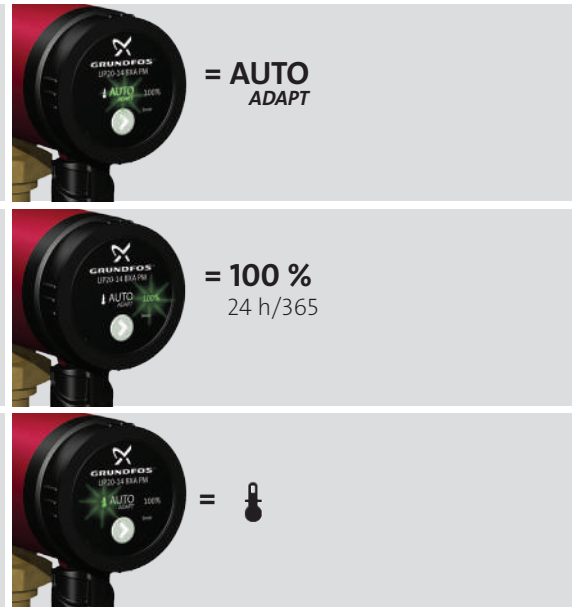

be
think
innovate

GRUNDFOS 

Accessories

UP 15-14 B

UPS 15-14 B PM
UP 15-14 BA PM

Product no. 96433904

Non-return valve 1/2"

Product no. 96433905

Shut-off valve 1/2"

Accessories

UP 20-14 BX PM

UPS 20-14 BX PM
UP 20-14 BXA PM

Product no. 96433907

Union set, G 1 1/4 x 15 mm, int./R 1/2 ext.

Product no. 96433908

Union set, G 1 1/4 x Rp 3/4 int.