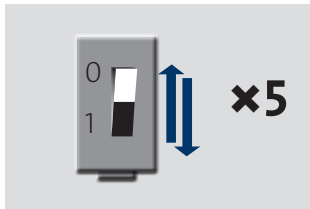

be
think
innovate

GRUNDFOS 

Accessories

UP 15-14 B

UPS 15-14 B PM
UP 15-14 BA PM

Product no. 96433904

Non-return valve 1/2"

Product no. 96433905

Shut-off valve 1/2"

Accessories

UP 20-14 BX PM

UPS 20-14 BX PM
UP 20-14 BXA PM

Product no. 96433907

Union set, G 1 1/4 x 15 mm, int./R 1/2 ext.

Product no. 96433908

Union set, G 1 1/4 x Rp 3/4 int.