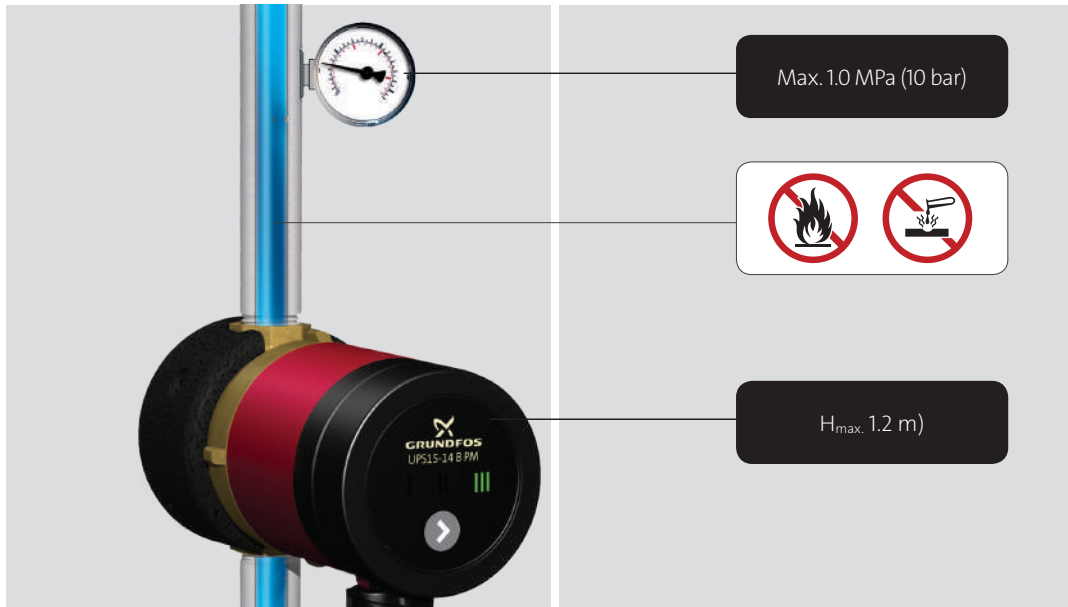

be
think
innovate

GRUNDFOS 

Accessories

UP 15-14 B

UPS 15-14 B PM
UP 15-14 BA PM

Product no. 96433904

Non-return valve 1/2"

Product no. 96433905

Shut-off valve 1/2"

Accessories

UP 20-14 BX PM

UPS 20-14 BX PM
UP 20-14 BXA PM

Product no. 96433907

Union set, G 1 1/4 x 15 mm, int./R 1/2 ext.

Product no. 96433908

Union set, G 1 1/4 x Rp 3/4 int.