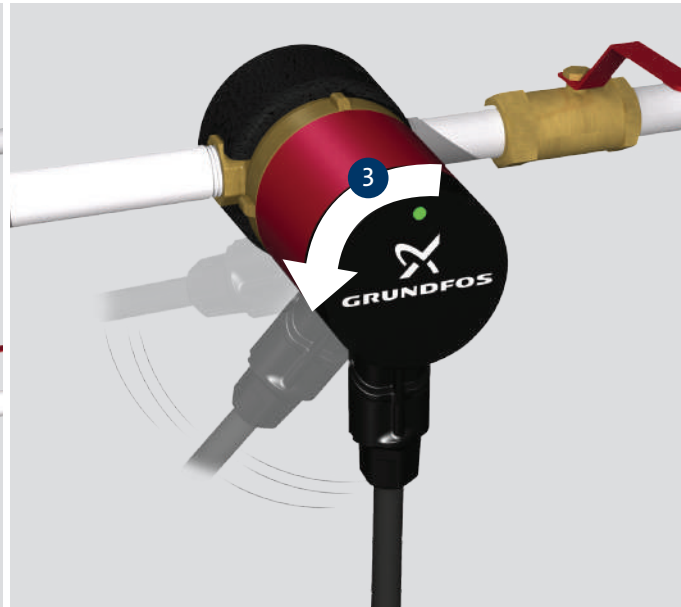

GRUNDFOS

COMFORT PM

UP B PM

UP BX PM

UPS B PM

UPS BX PM

UP BA PM

UP BXA PM

be
think
innovate

GRUNDFOS 

Accessories

UP 15-14 B

UPS 15-14 B PM
UP 15-14 BA PM

Product no. 96433904

Non-return valve 1/2"

Product no. 96433905

Shut-off valve 1/2"

Accessories

UP 20-14 BX PM

UPS 20-14 BX PM
UP 20-14 BXA PM

Product no. 96433907

Union set, G 1 1/4 x 15 mm, int./R 1/2 ext.

Product no. 96433908

Union set, G 1 1/4 x Rp 3/4 int.

Product no. 96433909

Union set, G 1 1/4 int. x Rp 1/2