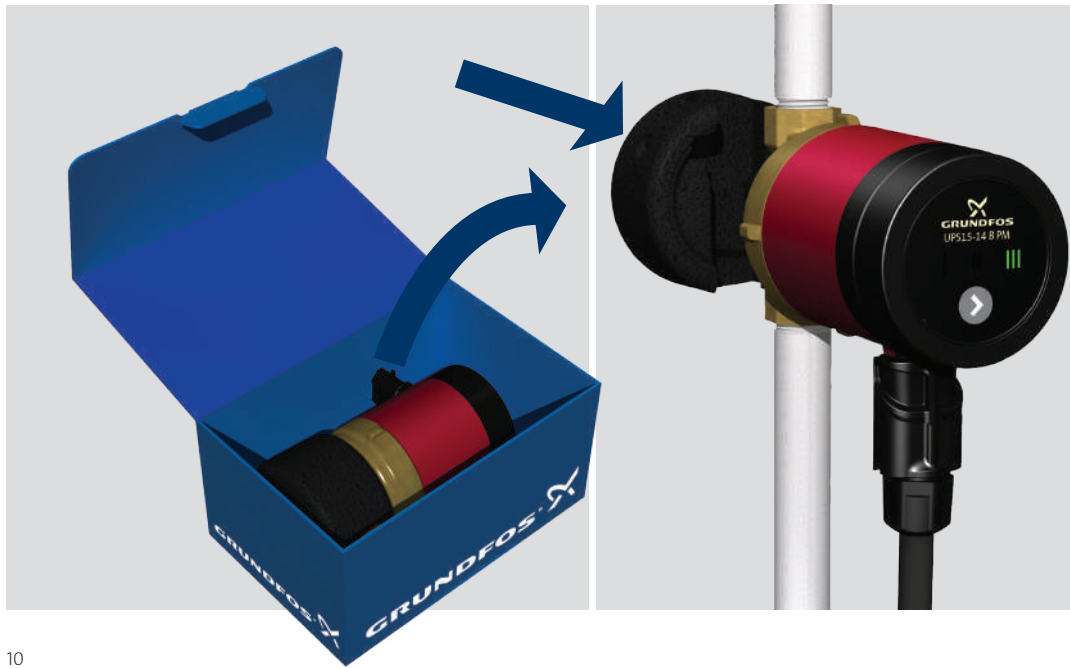

be
think
innovate

GRUNDFOS 

Accessories

UP 15-14 B

UPS 15-14 B PM
UP 15-14 BA PM

Product no. 96433904

Non-return valve 1/2"

Product no. 96433905

Shut-off valve 1/2"

Accessories

UP 20-14 BX PM

UPS 20-14 BX PM
UP 20-14 BXA PM

Product no. 96433907

Union set, G 1 1/4 x 15 mm, int./R 1/2 ext.

Product no. 96433908

Union set, G 1 1/4 x Rp 3/4 int.

Product no. 96433909

Union set, G 1 1/4 int. x Rp 1/2