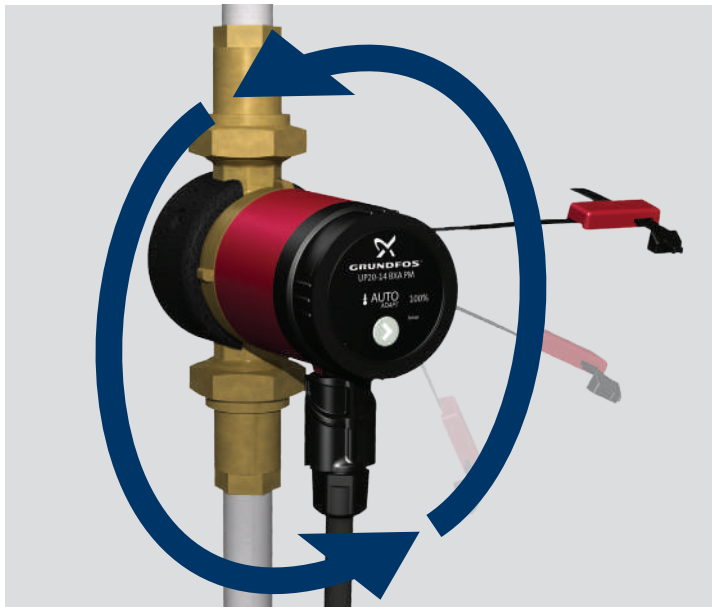

be
think
innovate

GRUNDFOS 

Accessories

UP 15-14 B

UPS 15-14 B PM
UP 15-14 BA PM

Product no. 96433904

Non-return valve 1/2"

Product no. 96433905

Shut-off valve 1/2"

Accessories

UP 20-14 BX PM

UPS 20-14 BX PM
UP 20-14 BXA PM

Product no. 96433907

Union set, G 1 1/4 x 15 mm, int./R 1/2 ext.

Product no. 96433908

Union set, G 1 1/4 x Rp 3/4 int.

Product no. 96433909

Union set, G 1 1/4 int. x Rp 1/2