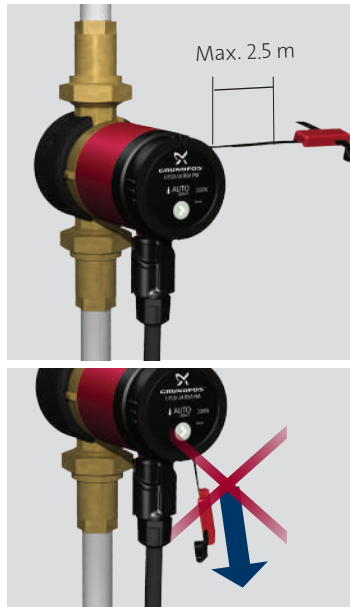

be
think
innovate

GRUNDFOS 

Accessories

UP 15-14 B

UPS 15-14 B PM
UP 15-14 BA PM

Product no. 96433904

Non-return valve 1/2"

Product no. 96433905

Shut-off valve 1/2"

Accessories

UP 20-14 BX PM

UPS 20-14 BX PM
UP 20-14 BXA PM

Product no. 96433907

Union set, G 1 1/4 x 15 mm, int./R 1/2 ext.

Product no. 96433908

Union set, G 1 1/4 x Rp 3/4 int.

Product no. 96433909

Union set, G 1 1/4 int. x Rp 1/2