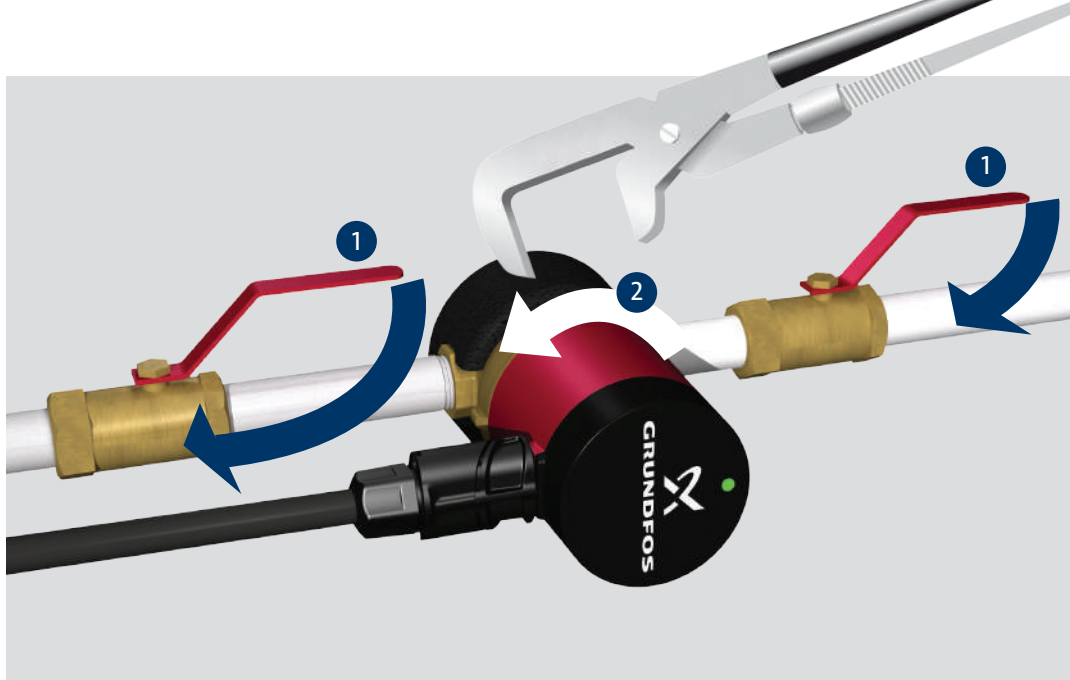

GRUNDFOS

COMFORT PM

UP B PM

UP BX PM

UPS B PM

UPS BX PM

UP BA PM

UP BXA PM

be
think
innovate

GRUNDFOS 

Accessories

UP 15-14 B

UPS 15-14 B PM
UP 15-14 BA PM

Product no. 96433904

Non-return valve 1/2"

Product no. 96433905

Shut-off valve 1/2"

Accessories

UP 20-14 BX PM

UPS 20-14 BX PM
UP 20-14 BXA PM

Product no. 96433907

Union set, G 1 1/4 x 15 mm, int./R 1/2 ext.

Product no. 96433908

Union set, G 1 1/4 x Rp 3/4 int.

Product no. 96433909

Union set, G 1 1/4 int. x Rp 1/2