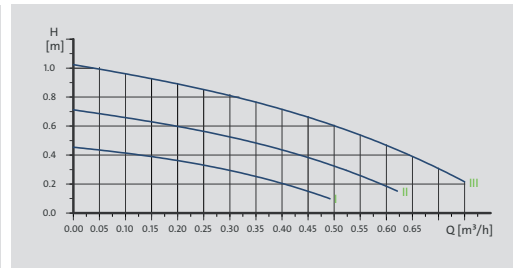

be
think
innovate

GRUNDFOS 

Accessories

UP 15-14 B

UPS 15-14 B PM
UP 15-14 BA PM

Product no. 96433904

Non-return valve 1/2"

Product no. 96433905