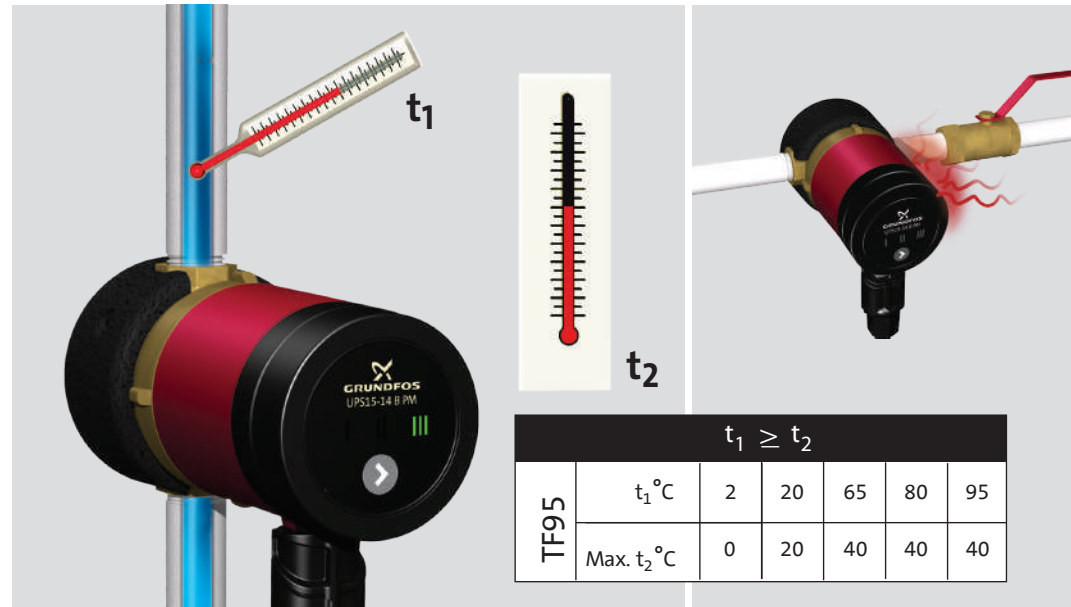

be
think
innovate

GRUNDFOS 

Accessories

UP 15-14 B

UPS 15-14 B PM
UP 15-14 BA PM

Product no. 96433904

Non-return valve 1/2"

Product no. 96433905

Shut-off valve 1/2"

Accessories

UP 20-14 BX PM

UPS 20-14 BX PM
UP 20-14 BXA PM

Product no. 96433907

Union set, G 1 1/4 x 15 mm, int./R 1/2 ext.

Product no. 96433908

Union set, G 1 1/4 x Rp 3/4 int.

Product no. 96433909

Union set, G 1 1/4 int. x Rp 1/2