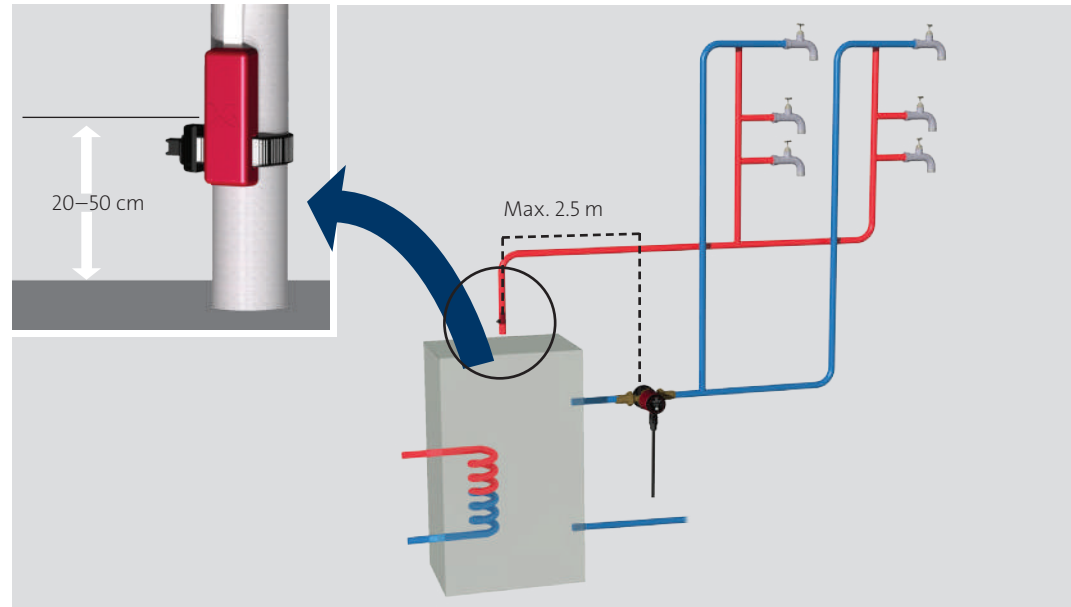

be
think
innovate

GRUNDFOS 

Accessories

UP 15-14 B

UPS 15-14 B PM
UP 15-14 BA PM

Product no. 96433904

Non-return valve 1/2"

Product no. 96433905

Shut-off valve 1/2"

Accessories

UP 20-14 BX PM

UPS 20-14 BX PM
UP 20-14 BXA PM

Product no. 96433907

Union set, G 1 1/4 x 15 mm, int./R 1/2 ext.

Product no. 96433908

Union set, G 1 1/4 x Rp 3/4 int.

Product no. 96433909

Union set, G 1 1/4 int. x Rp 1/2