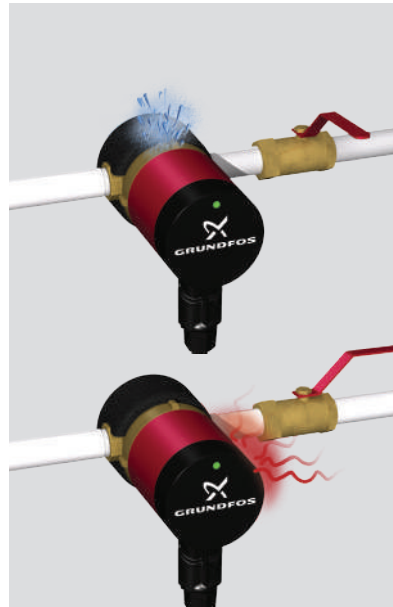

GRUNDFOS

COMFORT PM

UP B PM

UP BX PM

UPS B PM

UPS BX PM

UP BA PM

UP BXA PM

be
think
innovate

GRUNDFOS 

Accessories

UP 15-14 B

UPS 15-14 B PM
UP 15-14 BA PM

Product no. 96433904

Non-return valve 1/2"

Product no. 96433905

Shut-off valve 1/2"

Accessories

UP 20-14 BX PM

UPS 20-14 BX PM
UP 20-14 BXA PM

Product no. 96433907

Union set, G 1 1/4 x 15 mm, int./R 1/2 ext.

Product no. 96433908

Union set, G 1 1/4 x Rp 3/4 int.

Product no. 96433909

Union set, G 1 1/4 int. x Rp 1/2