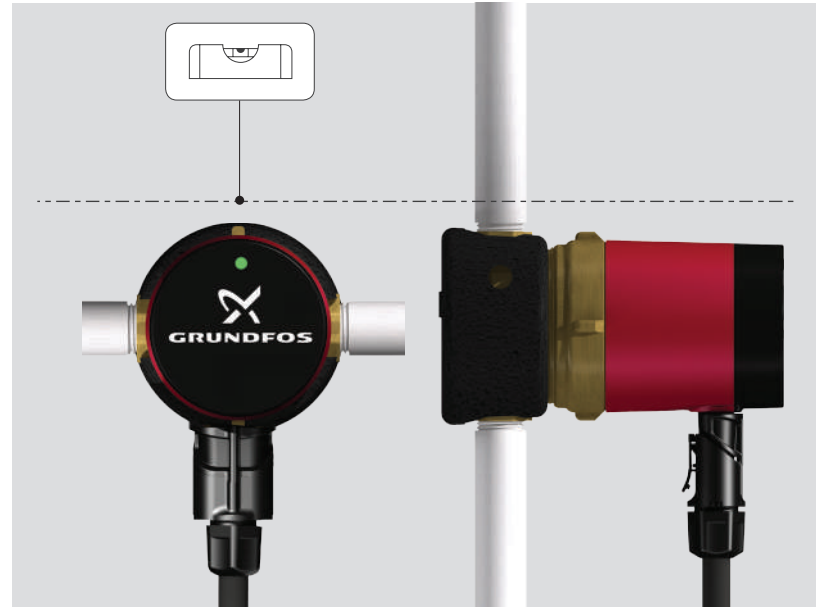

GRUNDFOS

COMFORT PM

UP B PM

UP BX PM

UPS B PM

UPS BX PM

UP BA PM

UP BXA PM

be
think
innovate

GRUNDFOS 

Accessories

UP 15-14 B

UPS 15-14 B PM
UP 15-14 BA PM

Product no. 96433904

Non-return valve 1/2"

Product no. 96433905

Shut-off valve 1/2"

Accessories

UP 20-14 BX PM

UPS 20-14 BX PM
UP 20-14 BXA PM

Product no. 96433907

Union set, G 1 1/4 x 15 mm, int./R 1/2 ext.

Product no. 96433908

Union set, G 1 1/4 x Rp 3/4 int.

Product no. 96433909

Union set, G 1 1/4 int. x Rp 1/2